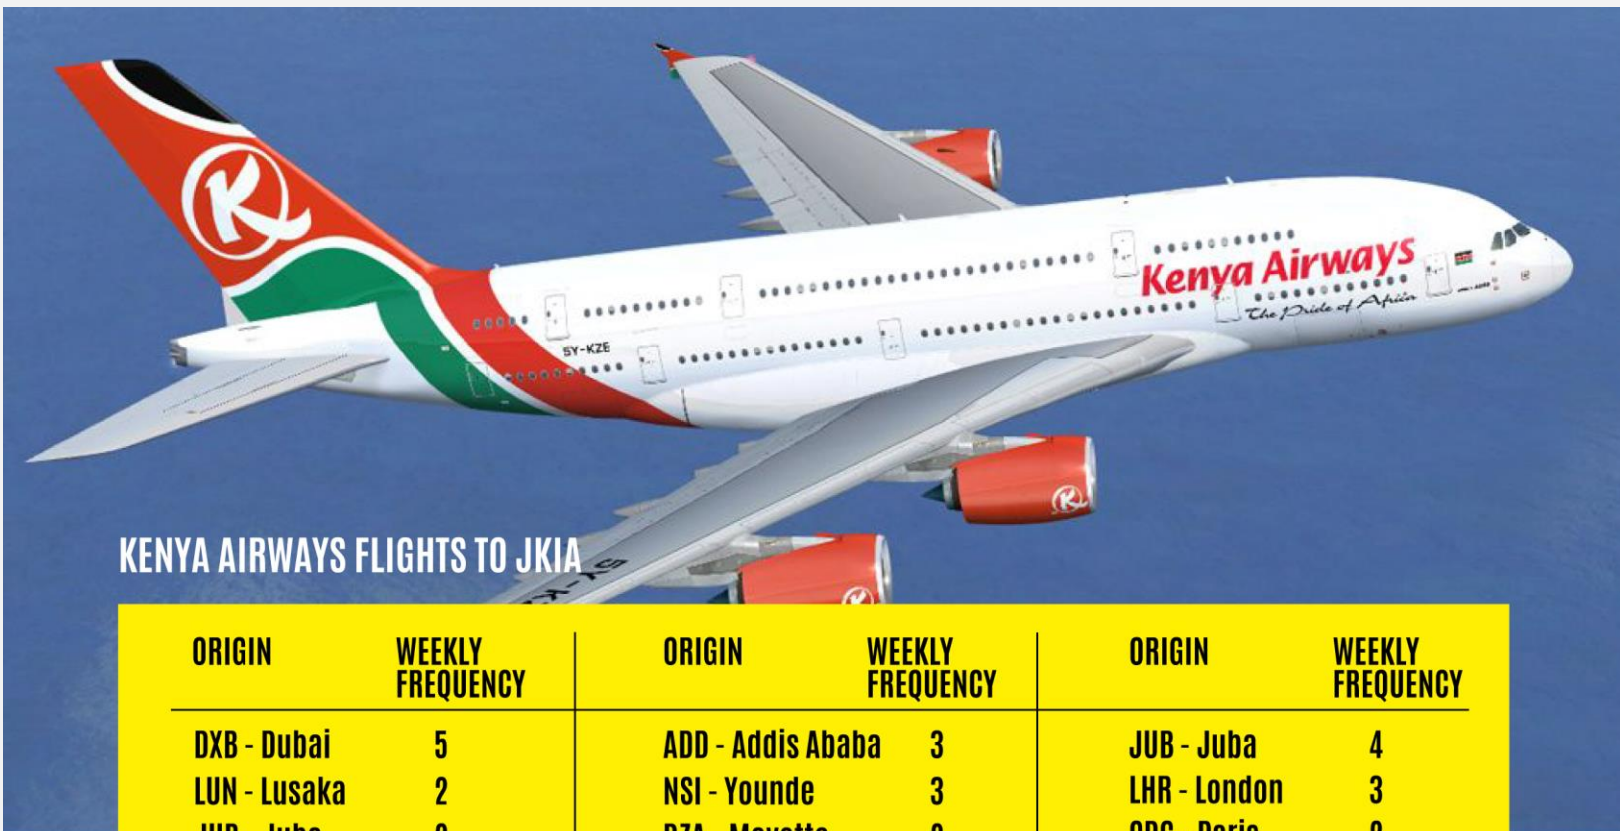

1

International Arrivals Via Airports

Airport Total Arrivals August 2020

Top 30 International Arrivals by Nationality

	USA	UK	UG	GERMANY	NLD	CANADA	CHINA	RWANDA	FRANCE	S. SUDAN
										
	1	2	3	4	5	6	7	8	9	10
Male	1,022	1,059	217	174	173	164	31	181	157	194
Female	1,746	1,411	289	324	320	294	438	242	257	213
Total	2,768	2,469	506	498	493	458	469	423	414	408

2

Purposes of Visit

Purpose of visit per airport

01 AIRPORT	 BUSINESS	 MICE	 EDUCATION	 INTRANSIT	 MEDICAL	 RELIGION	 SPORTS	 HOLIDAY	 VISITING FAMILY /FRIENDS	TOTAL
02 JKIA	2,265	43	210	1,074	169	71	7	3,125	6,285	13,249
03 MIA	27	1	8	51	-	1	1	484	72	645
04 WILSON	32	3	3	4	25	-	-	76	11	154
05 WAJR	1	-	-	-	-	-	-	-	-	1
06 TOTAL	2,325	47	221	1,129	194	72	8	3,685	6,368	14,049

Purpose of Visit – All Airports

3

International Flights into Kenya

SCHEDULED INTERNATIONAL FLIGHTS INTO KENYA – BY END OF AUGUST 2020 | **FLIGHTS TO JKIA**

KENYA AIRWAYS FLIGHTS TO JKIA

ORIGIN	WEEKLY FREQUENCY	ORIGIN	WEEKLY FREQUENCY	ORIGIN	WEEKLY FREQUENCY
DXB - Dubai	5	ADD - Addis Ababa	3	JUB - Juba	4
LUN - Lusaka	2	NSI - Younde	3	LHR - London	3
JUB - Juba	2	DZA - Mayotte	2	CDG - Paris	2
FIH - Kinshasa	1	HAH - Comoros	1	KGL - Kigali	4