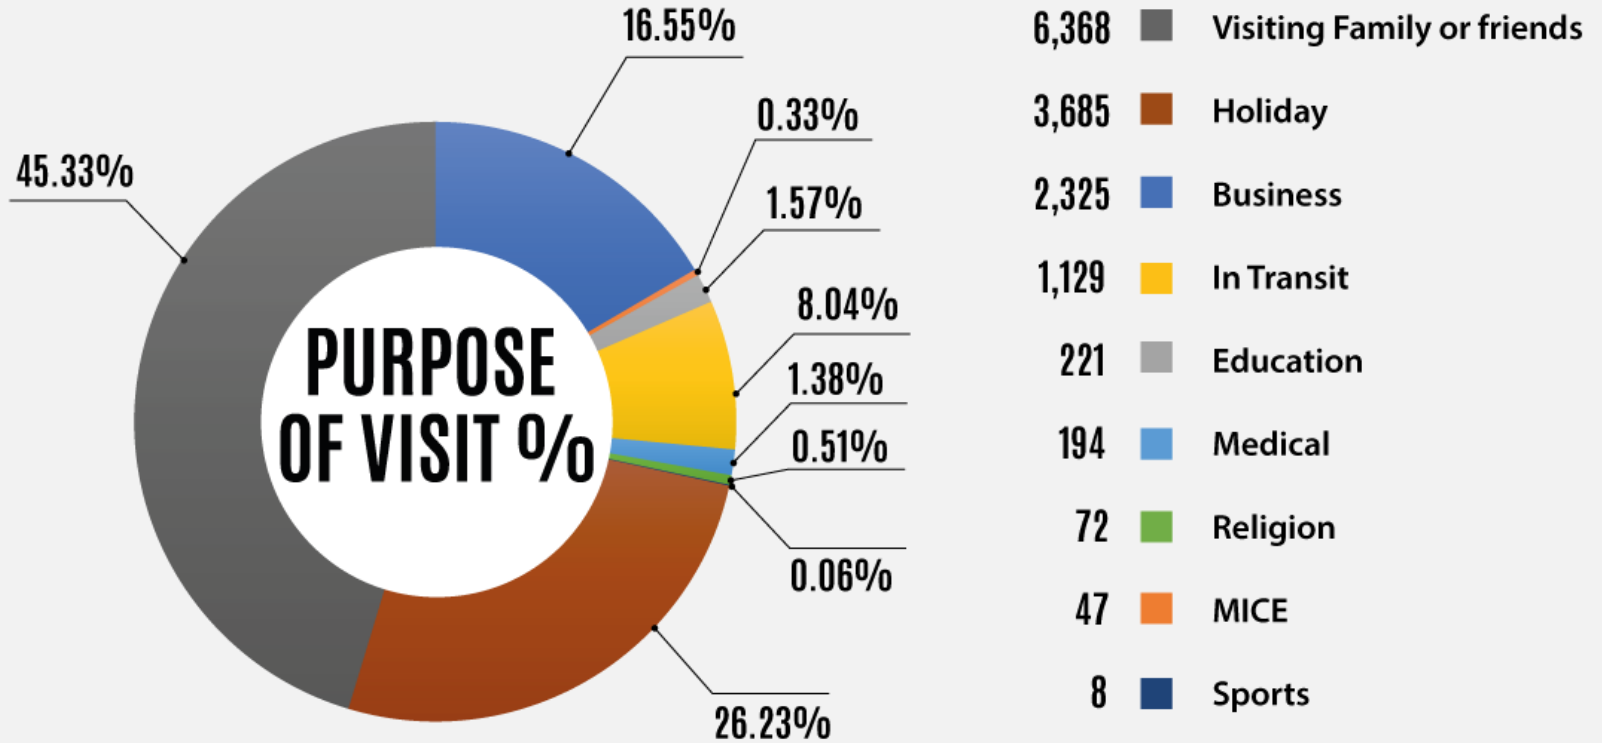

1

International Arrivals Via Airports

Airport Total Arrivals August 2020

Top 30 International Arrivals by Nationality

	USA	UK	UG	GERMANY	NLD	CANADA	CHINA	RWANDA	FRANCE	S. SUDAN
										
	1	2	3	4	5	6	7	8	9	10
Male	1,022	1,059	217	174	173	164	31	181	157	194
Female	1,746	1,411	289	324	320	294	438	242	257	213
Total	2,768	2,469	506	498	493	458	469	423	414	408

	TURKEY	SWITZ	DRC	SA	SPAIN	BELGIUM	NIGERIA	FINLAND	SWAZILAND	DJIBOUTI
										
	21	22	23	24	25	26	27	28	29	30
Male	13	40	41	31	42	29	17	36	43	26
Female	115	77	73	82	57	70	78	57	48	78
Total	128	117	114	113	99	99	96	92	91	104

2

Purposes of Visit

Purpose of visit per airport

01 AIRPORT	 BUSINESS	 MICE	 EDUCATION	 INTRANSIT	 MEDICAL	 RELIGION	 SPORTS	 HOLIDAY	 VISITING FAMILY /FRIENDS	TOTAL
02 JKIA	2,265	43	210	1,074	169	71	7	3,125	6,285	13,249
03 MIA	27	1	8	51	-	1	1	484	72	645
04 WILSON	32	3	3	4	25	-	-	76	11	154
05 WAJR	1	-	-	-	-	-	-	-	-	1
06 TOTAL	2,325	47	221	1,129	194	72	8	3,685	6,368	14,049

Purpose of Visit – All Airports

3

International Flights into Kenya

SCHEDULED INTERNATIONAL FLIGHTS INTO KENYA – BY END OF AUGUST 2020 | **FLIGHTS TO JKIA**

KENYA AIRWAYS FLIGHTS TO JKIA

ORIGIN	WEEKLY FREQUENCY	ORIGIN	WEEKLY FREQUENCY	ORIGIN	WEEKLY FREQUENCY
DXB - Dubai	5	ADD - Addis Ababa	3	JUB - Juba	4
LUN - Lusaka	2	NSI - Younde	3	LHR - London	3
JUB - Juba	2	DZA - Mayotte	2	CDG - Paris	2
FIH - Kinshasa	1	HAH - Comoros	1	KGL - Kigali	4